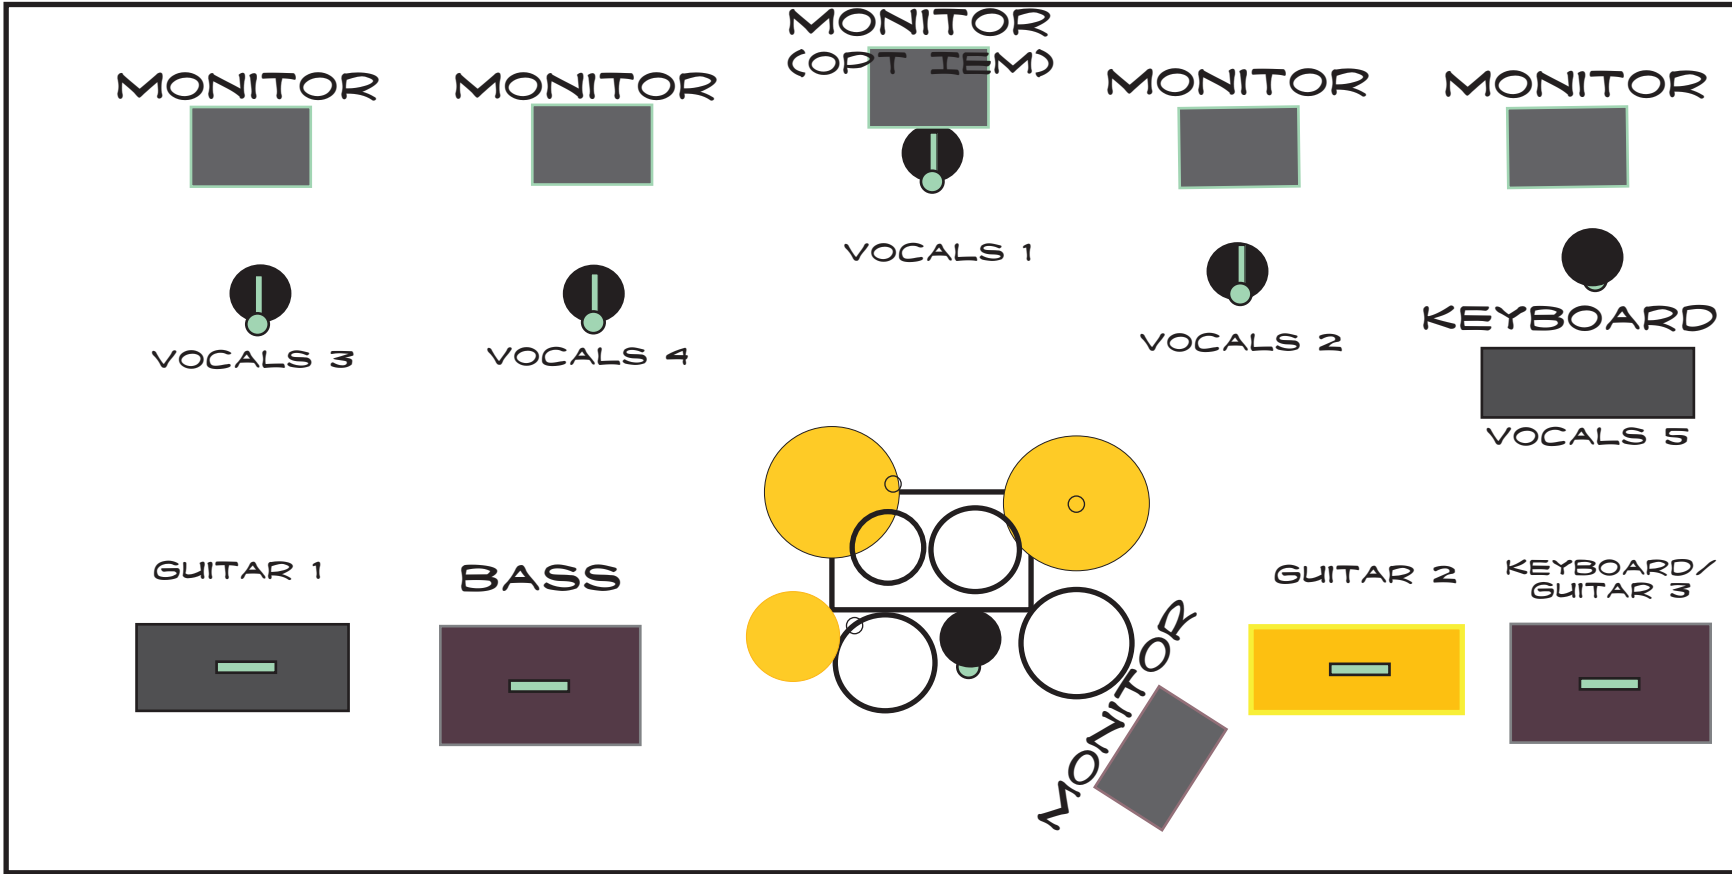

AKA

GARAGELAND RODEO

GarageLand Rodeo

Rock and Blues with a Latin Soul
est. 2004
WSPFW

APPEARANCE DATE: _____ SHOWTIME: _____ AM/PM
 VENUE: _____
 ADDRESS: _____

 CONTACT: _____ PHONE: _____
 E-MAIL: _____ FAX: _____

STANDARD 6 PC
STAGE SETUP

VOCALS - 5
 GUITARS - 3
 BASS - 1 DIRECT
 KEYBOARDS - 2 DIRECT
 DRUMS - 3-4 (KICK, SNARE, OH L, R)